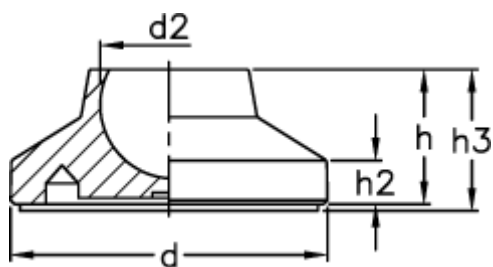

Data Sheet

Article number: 2310340235

Description: E+G With no-slip disc
LS.A-50-14-AS

Measures

D	= 50
d2	= 14
h	= 19
h2	= 6.5
h3	= 22
Max load (N)	= 10000